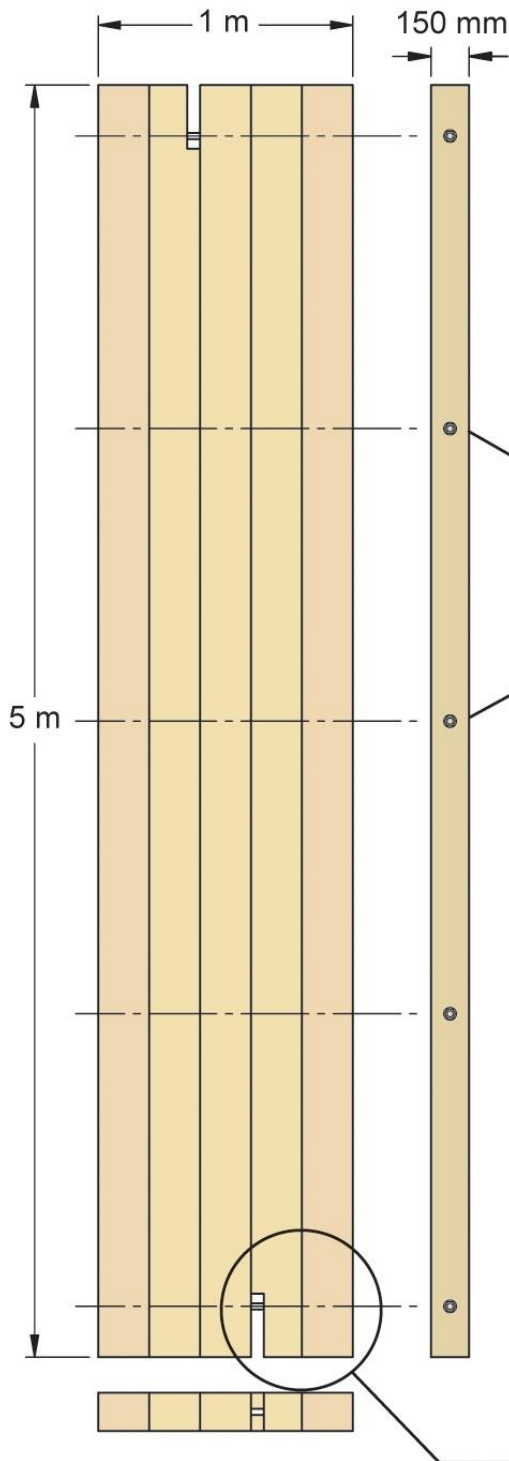

Diggermats.co.uk

150mm x 1m x 5m Oak Hardwood (D30) & Tropical Hardwood Mat

Timber mats are constructed from either oak or tropical hardwoods.

Our 150mm mats are capable of carrying up to 65 Tonnes (UDL) per mat on reasonably flat ground.

NB Carrying capacities are estimated & subject to ground conditions.

Countersunk steel
bolt & washer (M24)

Lifting Point M24 steel bar